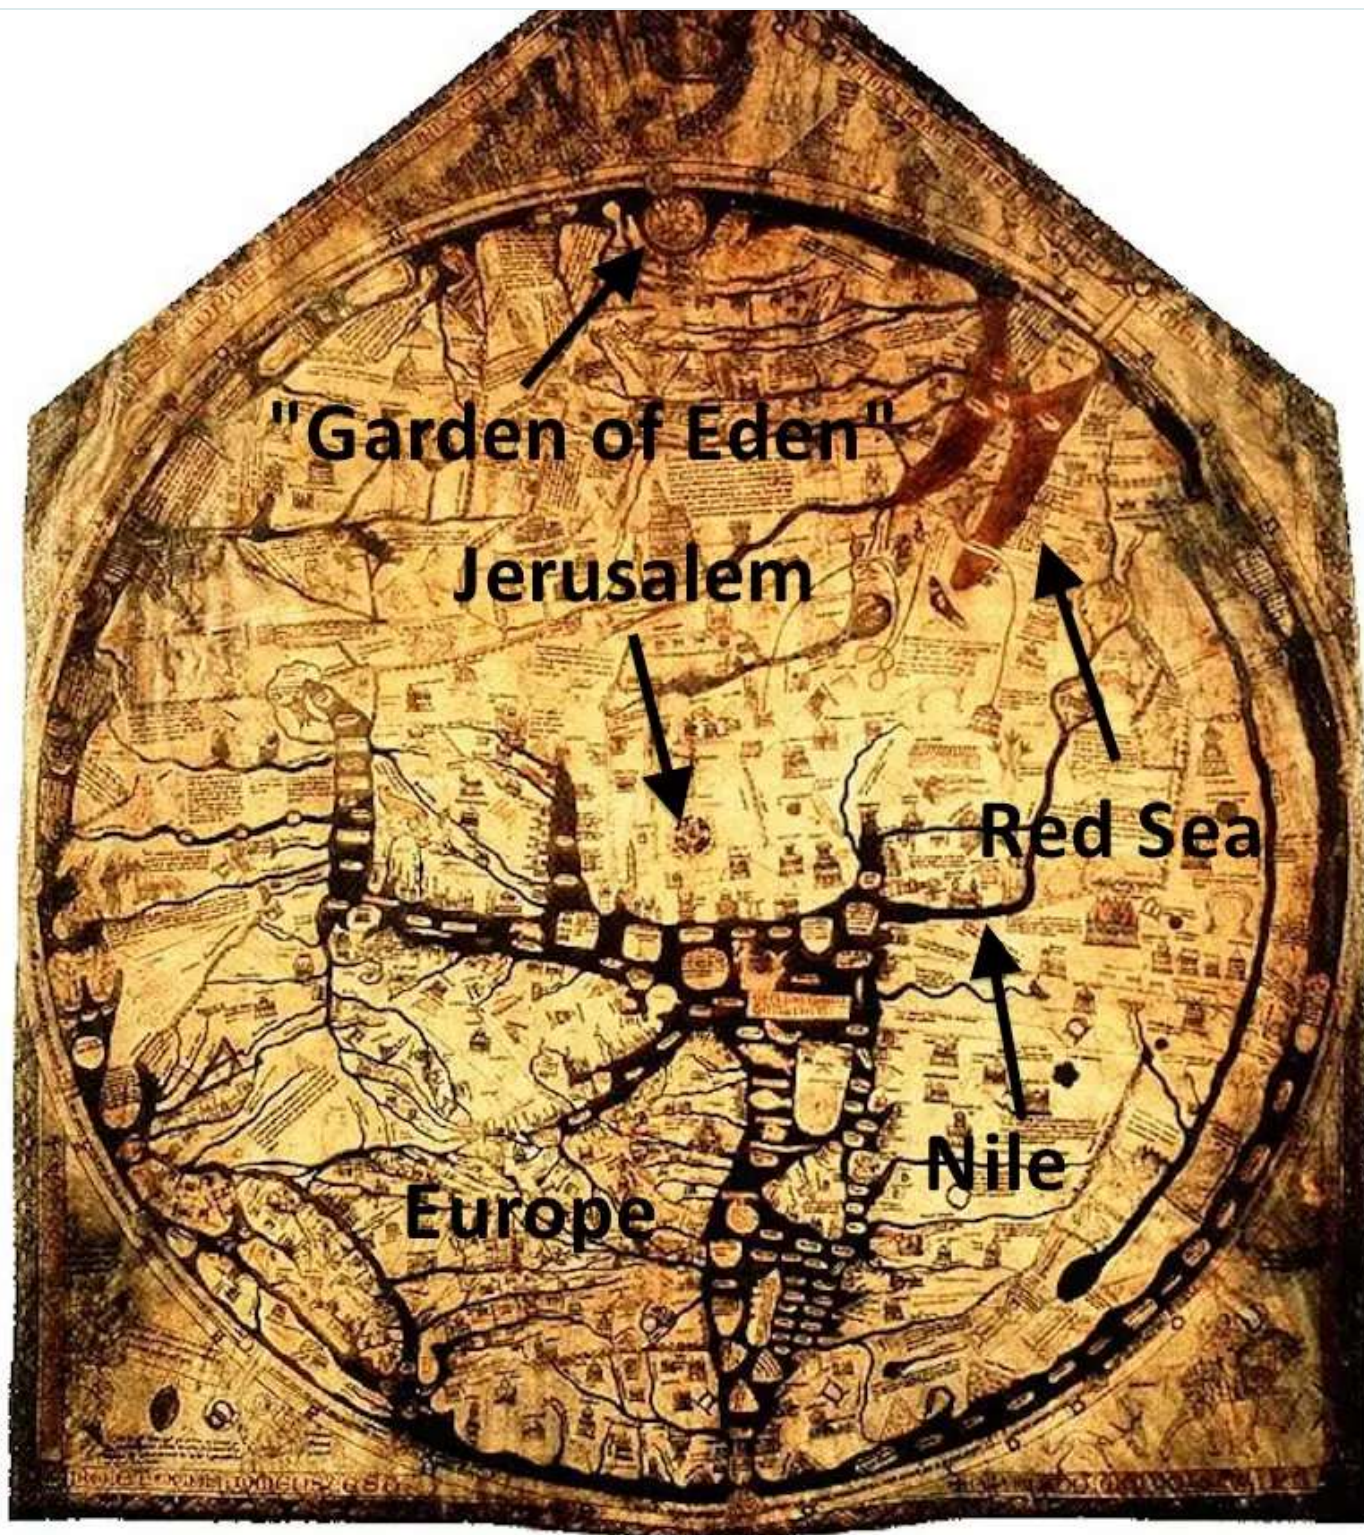

It’s more than 200 pages of maps along with Seed’s erudite commentary.

We’ve pulled five of the most unusual ancient renderings of the world.

Check it out:

The Peutinger Table, c. 350-400 CE. This is actually just a section of a map 23 feet in length and likely designed to be carried as a scroll. It documented the entire extent of Roman roads from eastern Britain through to India. It’s named for Renaissance German scholar who published the map after it was rediscovered.

Medieval Christian “T-O” Map, c. 600 CE. For hundreds of years, versions of maps designed by Isidore of Seville in the 7th century were the industry standard (in Europe at least). It’s pretty self-explanatory: the map places the east on top, with the Mediterranean, Black Sea, and associated rivers forming a “T” bisecting the three continents.

Idrisi's Circular Map of the World, c. 1165 CE. Al Idrisi, a Muslim scholar from Andalusia, created this map for the Christian king of Sicily, whose father had recently conquered the island. The umbrella-looking and rope-like figures are mountain ranges.

Fra Mauro's Map of the World, c. 1448-1459 CE, took three years to make and contains 2,921 different place labels. The map was commissioned by the king of Portugal.

About the Author

BI Rob Wile

We are selling off our remaining magic metal windmills. Great garden decor.