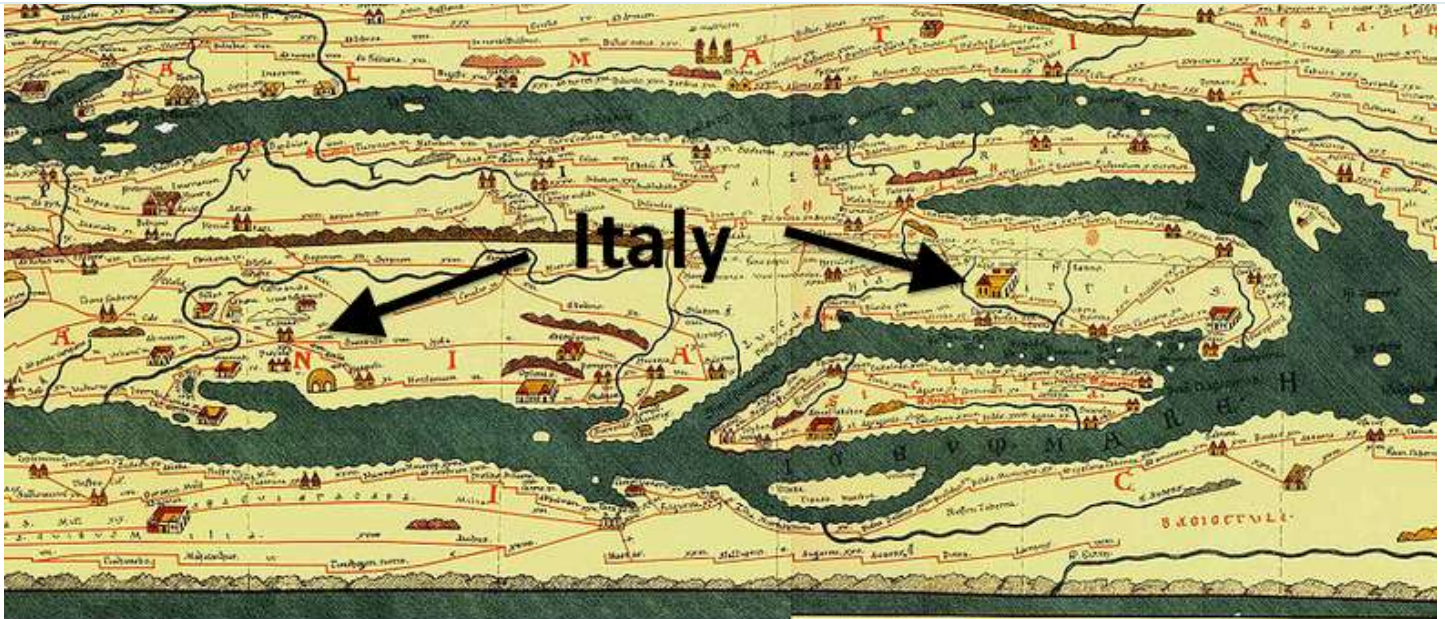

It’s more than 200 pages of maps along with Seed’s erudite commentary.

We’ve pulled five of the most unusual ancient renderings of the world.

Check it out:

The Peutinger Table, c. 350-400 CE. This is actually just a section of a map 23 feet in length and likely designed to be carried as a scroll. It documented the entire extent of Roman roads from eastern Britain through to India. It’s named for Renaissance German scholar who published the map after it was rediscovered.

Medieval Christian “T-O” Map, c. 600 CE. For hundreds of years, versions of maps designed by Isidore of Seville in the 7th century were the industry standard (in Europe at least). It’s pretty self-explanatory: the map places the east on top, with the Mediterranean, Black Sea, and associated rivers forming a “T” bisecting the three continents.

Idrisi's Circular Map of the World, c. 1165 CE. Al Idrisi, a Muslim scholar from Andalusia, created this map for the Christian king of Sicily, whose father had recently conquered the island. The umbrella-looking and rope-like figures are mountain ranges.

Fra Mauro's Map of the World, c. 1448-1459 CE, took three years to make and contains 2,921 different place labels. The map was commissioned by the king of Portugal.

About the Author

BI Rob Wile

We are selling off our remaining magic metal windmills. Great garden decor.