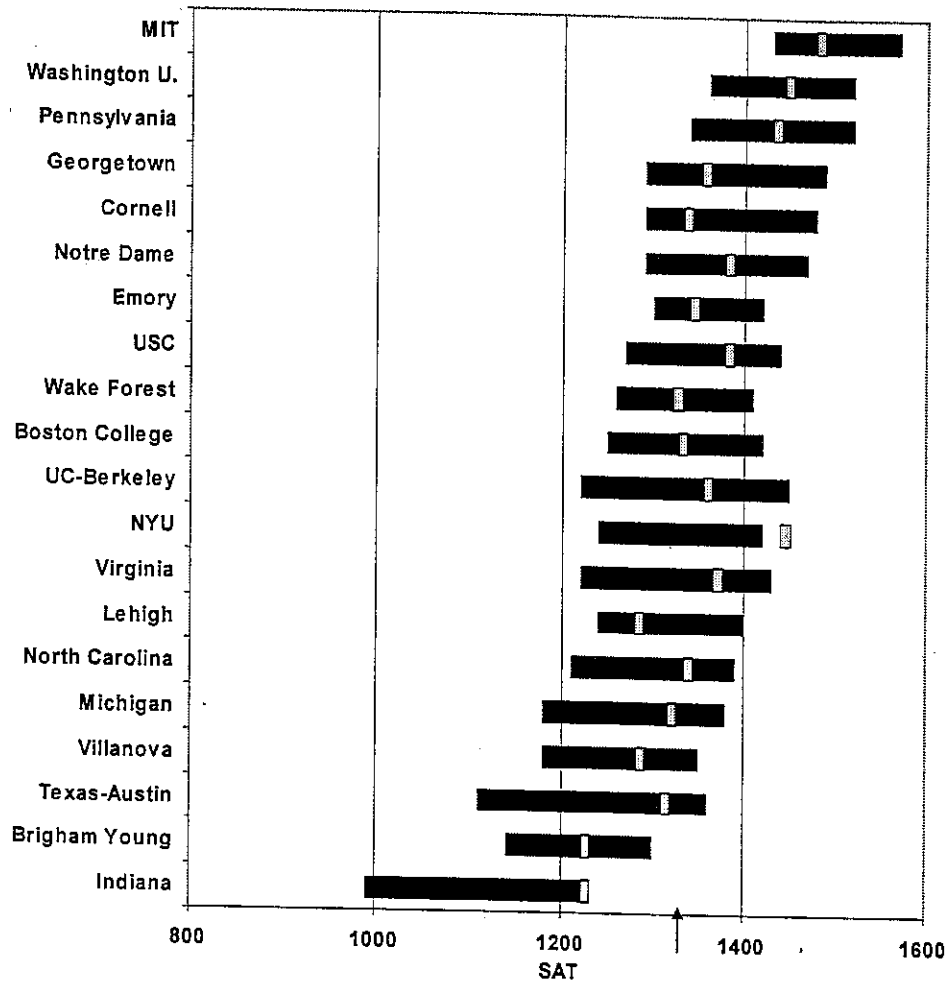

Exhibit 1: SAT Score Comparisons for Universities With Leading Business Schools

This exhibit illustrates the position of Indiana University in comparison to other universities with top-20 business schools. Indiana University's SAT scores are the lowest of the group. The Kelley School must continue to work toward improving its

University SAT Scores Compared with Business Program SAT Scores for Top 20 Business Programs